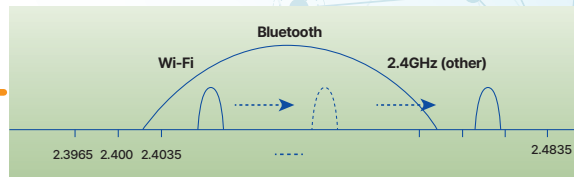

SynView

초저지연 VTX / VRX
Ultra Low Latency

< 50ms

< 8km 720p/60p@Los

5G

P-WiFi mode

Adaptive Channel Switch

LCD

Smart phone

VTX	
Wireless	5G, 29dbm (MAX)
Mode	P-WIFI, point to point
Video Resolution	FHD/HD/VGA
Image Sensor	SOI H68/Sony IMX307
Video Compression	H.264 with high profile
ISP	VLDC, 2DNR, 3DNR, WDR
Audio	2-way voice (push talk)

VRX	
Wireless	5G, 29dbm (MAX)
Mode	P-WIFI, point to point
Video Resolution	Live view FHD/HD/VGA
LCD	RGB888 or MIPI
Frame rate	60fps@HD (Auto adjustment)
Smartphone	IOS and Android
Recording	SD Card recording, MP4
FWU	Easy FW upgrade by USB