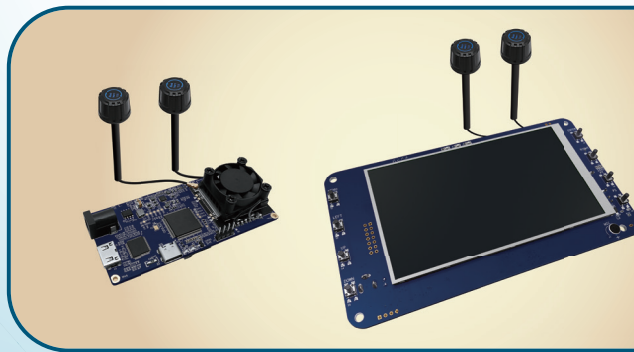

SynView

초저지연 VTX / VRX
Ultra Low Latency

< 50ms

< 8km 720p/60p@Los

5G

P-WiFi mode

Adaptive Channel Switch

LCD

Smart phone

VTX	
Wireless	5G, 29dbm (MAX)
Mode	P-WIFI, point to point
Video Resolution	FHD/HD/VGA
Image Sensor	SOI H68/Sony IMX307
Video Compression	H.264 with high profile
ISP	VLDC, 2DNR, 3DNR, WDR
Audio	2-way voice (push talk)

VRX	
Wireless	5G, 29dbm (MAX)
Mode	P-WIFI, point to point
Video Resolution	Live view FHD/HD/VGA
LCD	RGB888 or MIPI
Frame rate	60fps@HD (Auto adjustment)
Smartphone	IOS and Android
Recording	SD Card recording, MP4
FWU	Easy FW upgrade by USB